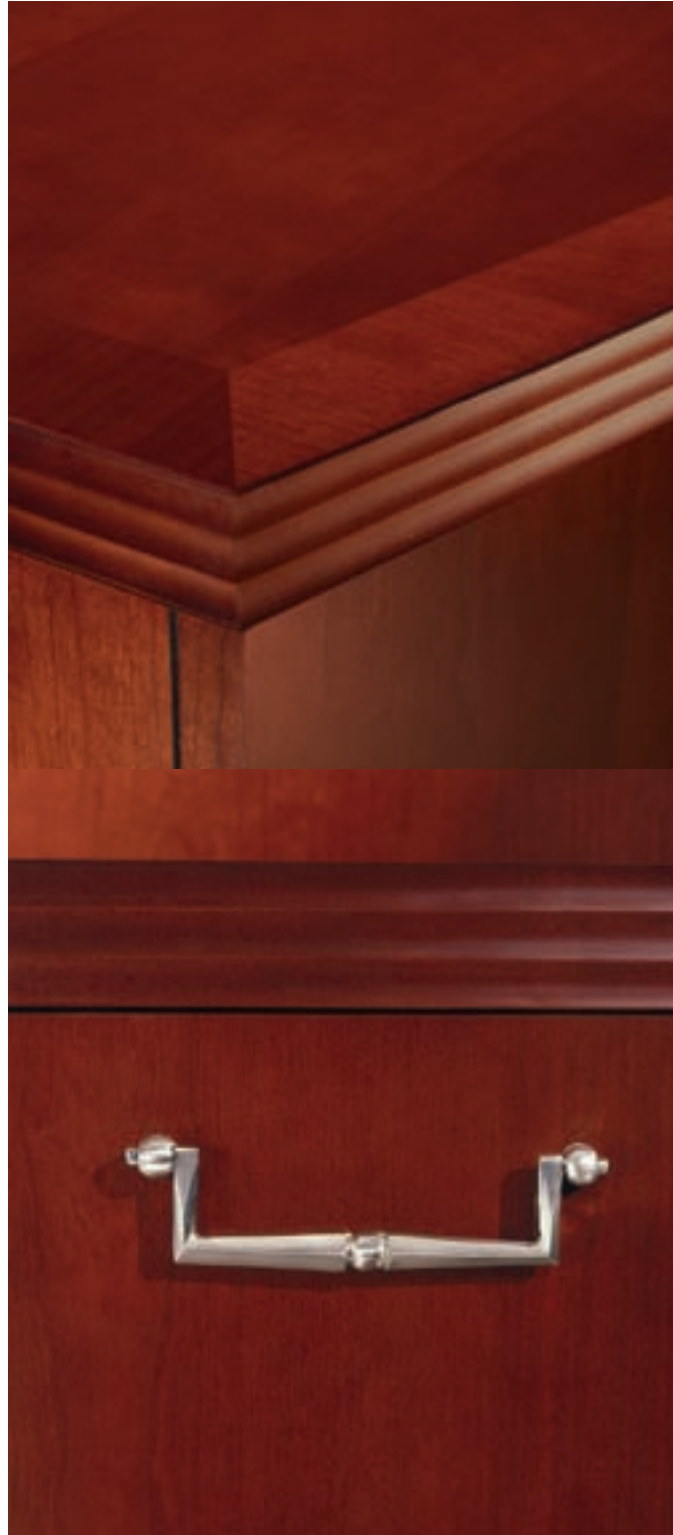

FAIRMONT CASEGOOD SERIES

01 Fairmont's paper management towers, to be used with overhead units, are standard in satin pewter or black powder coat finishes. The Gaston pull replicates the exquisite fluted Fairmont edge detail.

02 Fairmont desk extensions are offered in a wide variety of top forms and sizes. Credenzas include removable access panels and recessed pedestals to allow full width wall access behind the credenza.

03

The Fairmont table desk is a simple yet elegant form offered in rectangular, ellipse and bow front profiles.

04

Overhead, credenza tower and vertical storage units are available in single and double heights. Open storage is featured in many components to create a multitude of work wall designs.

05

Fairmont desks feature a hand-laid, quartered veneer top to enhance the traditional references of the series and complement the fluted edge detail.

06

The satin nickel Johnston pull is also available on Fairmont casegood products.