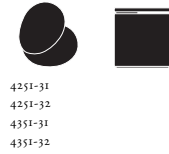

5068-30 | Scoop large sclae lounge chair with swivel base upholstered in HBF Textiles' 705-20 Equestrian leather

4153-II | Oval Egg coffee table 57½ x 42½ x 15¼H, maple wood finished in HBF i6 Clear Maple with a matte black laminate base

HBF

POST OFFICE BOX 8
HICKORY, NC
28603-0008
TEL 828.328.2064
FAX 828.328.8816
www.hbf.com

SHOWROOMS

PACIFIC DESIGN CENTER
SUITE B-270
LOS ANGELES, CA
90069

MERCHANDISE MART

SUITE 387
CHICAGO, IL
60654

NEW YORK DESIGN CENTER